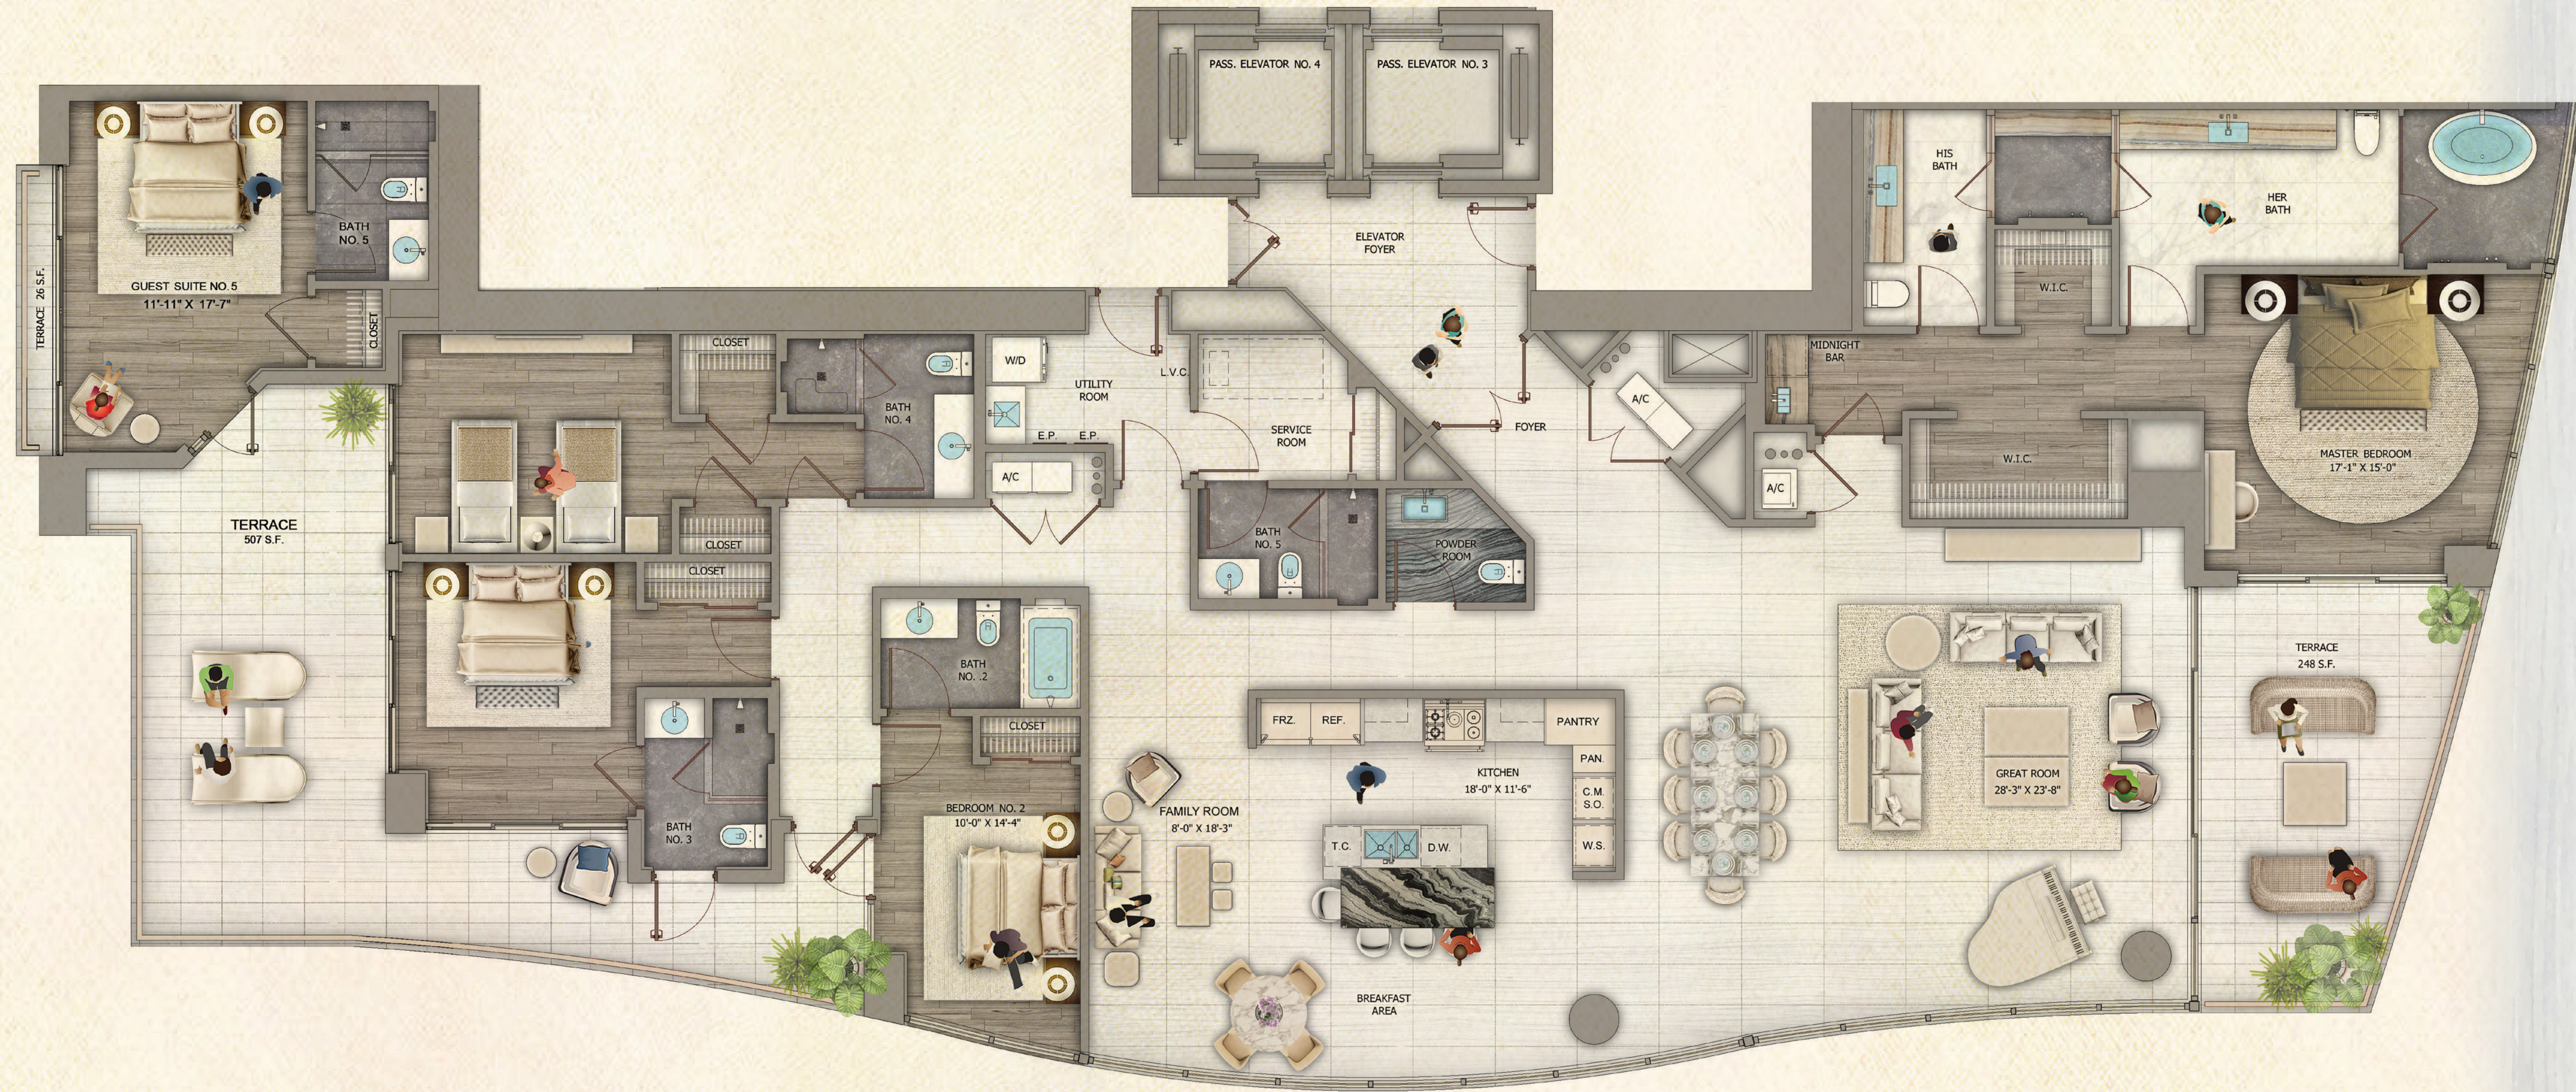

DONATELLO SUPERIORE FIVE BEDROOMS

RESIDENCE 04

FIVE BEDROOMS | SEVEN & ONE HALF BATHROOMS | GREAT ROOM | FAMILY ROOM
SERVICE ROOM | TERRACE

| | |
|---------------------------|------------------------------------|
| ENCLOSED AREA: | 4,131 s.f. 383.78 m ² |
| TERRACE AREA: | 778 s.f. 72.27 m ² |
| TOTAL AREA: | 4,909 s.f. 456.05 m ² |
| PAINT TO PAINT RESIDENCE: | 3,772 s.f. 350.43 m ² |