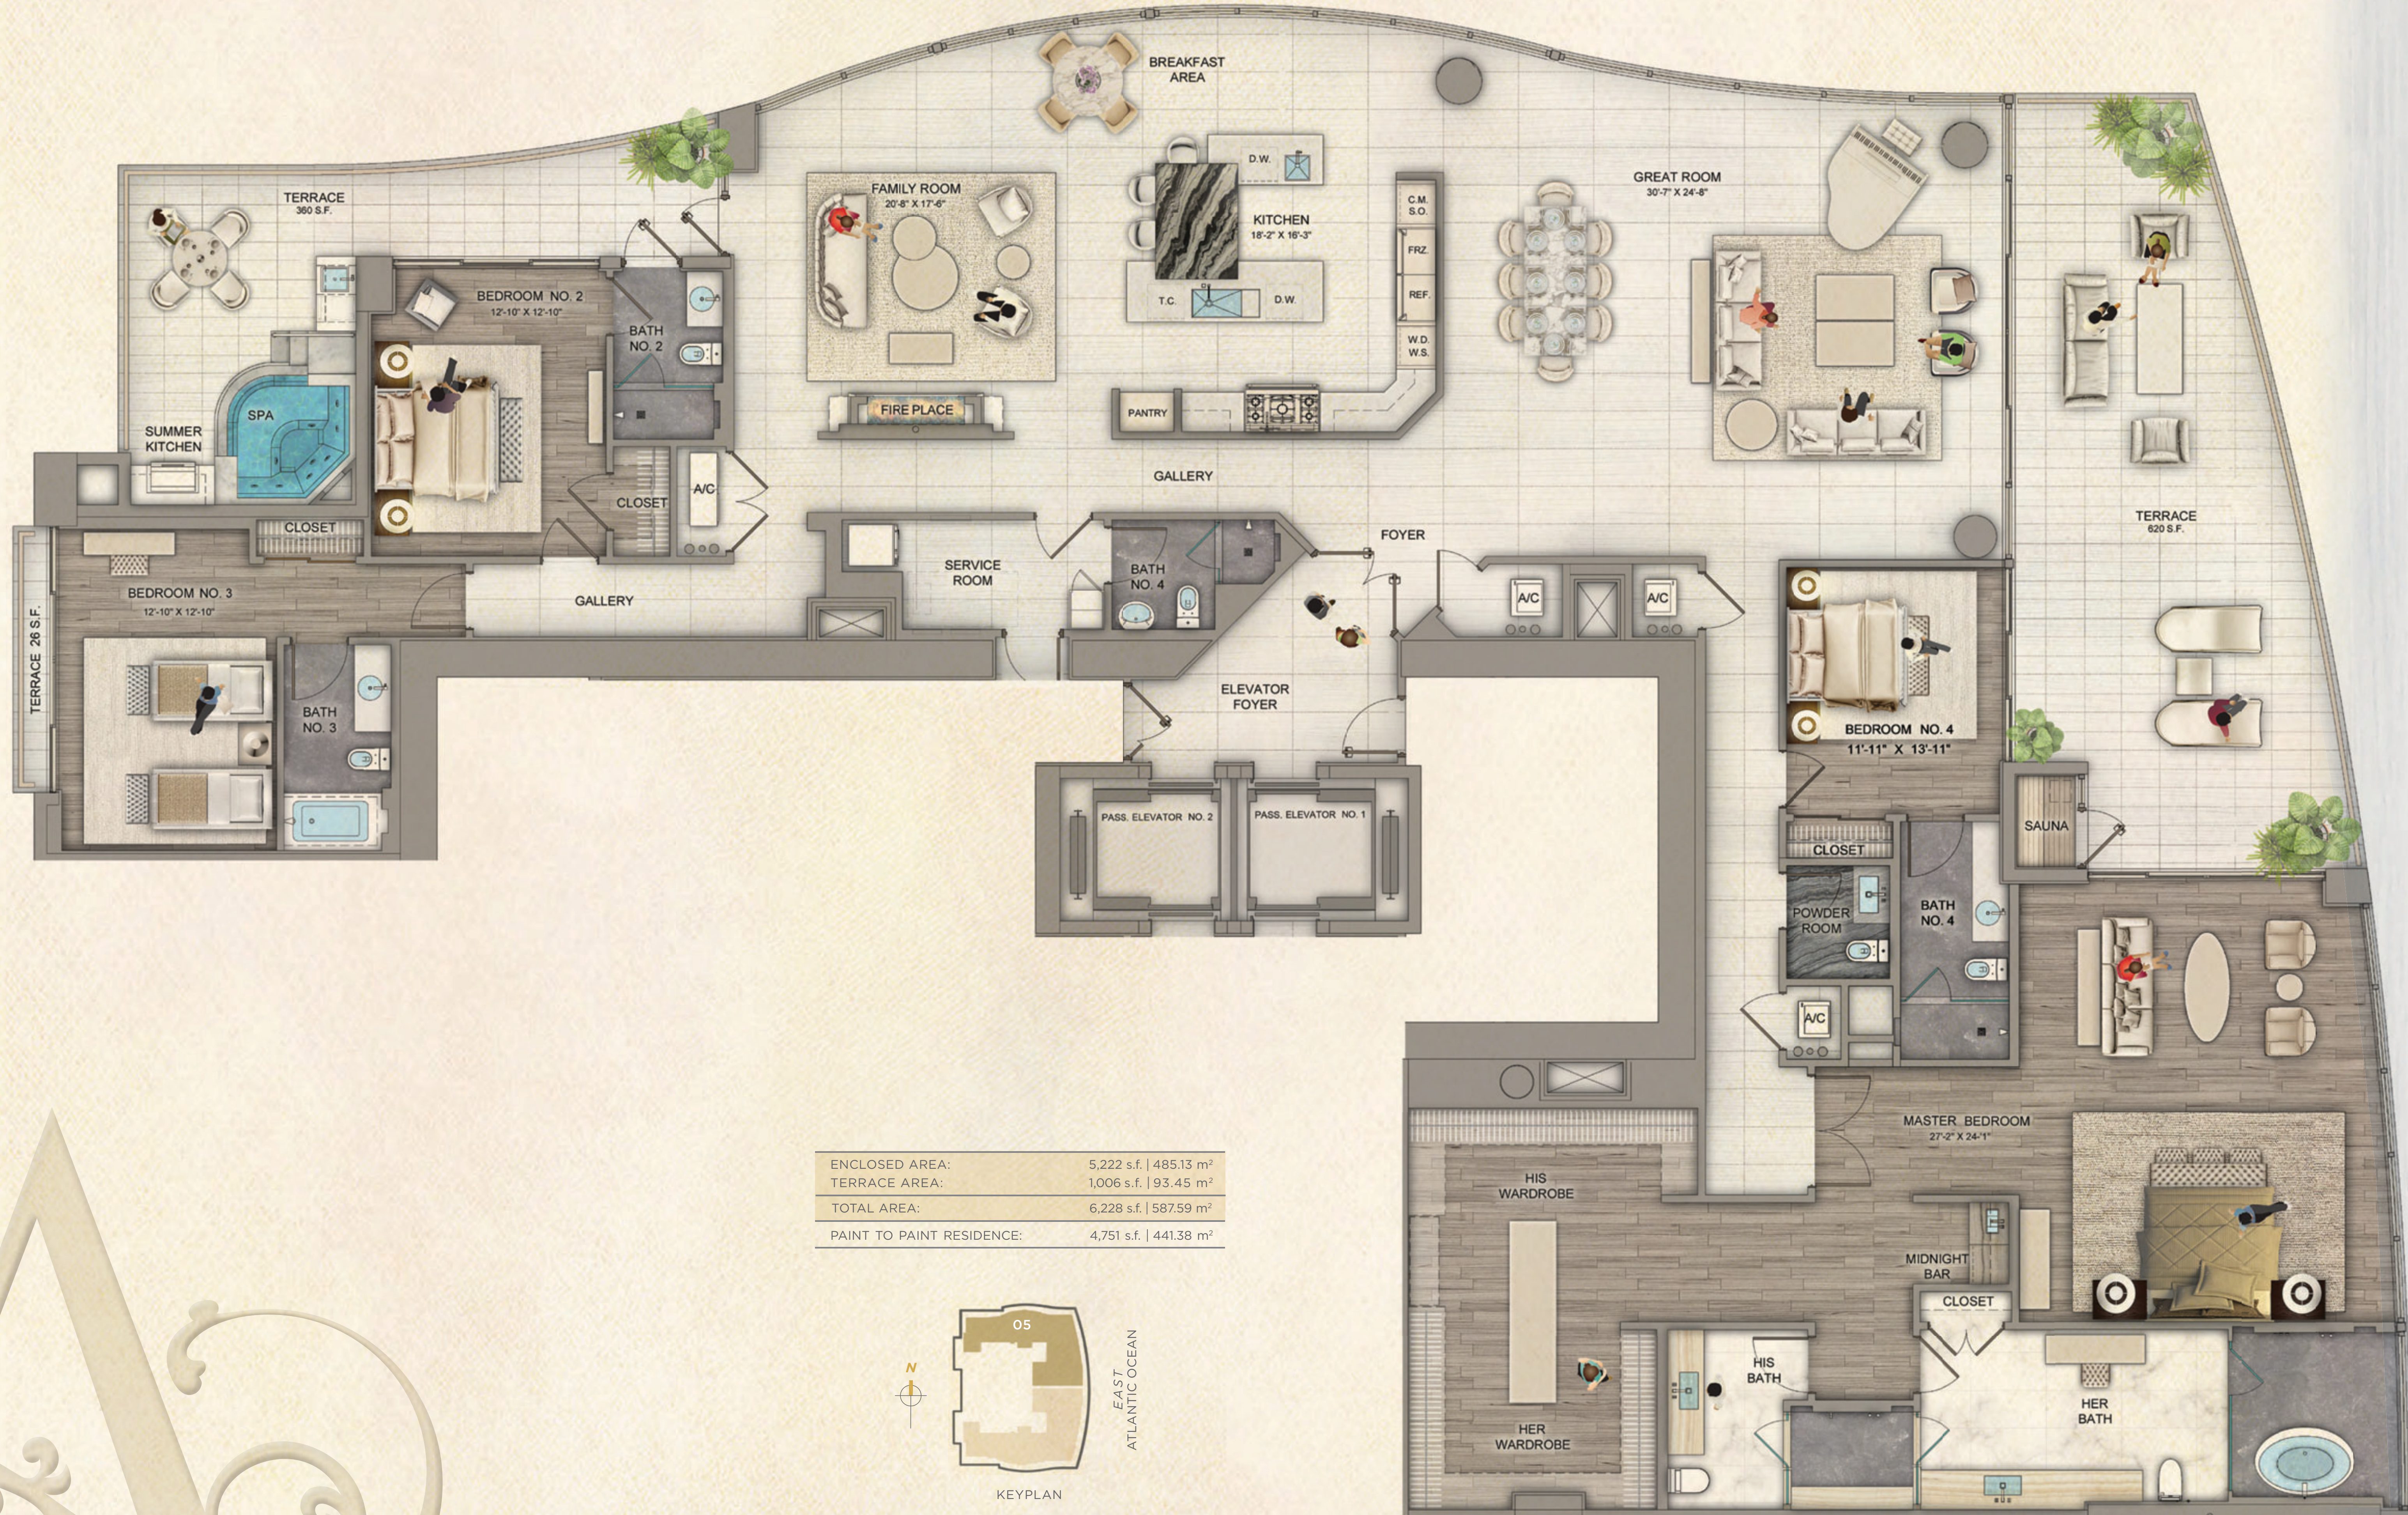

TOSCANA

UNIT 05

FOUR BEDROOMS | SIX & ONE HALF BATHROOMS | GREAT ROOM | FAMILY ROOM
SERVICE ROOM | TERRACE WITH SPA & SUMMER KITCHEN | SAUNA

ENCLOSED AREA:	5,222 s.f. 485.13 m ²
TERRACE AREA:	1,006 s.f. 93.45 m ²
TOTAL AREA:	6,228 s.f. 587.59 m ²
PAINT TO PAINT RESIDENCE:	4,751 s.f. 441.38 m ²